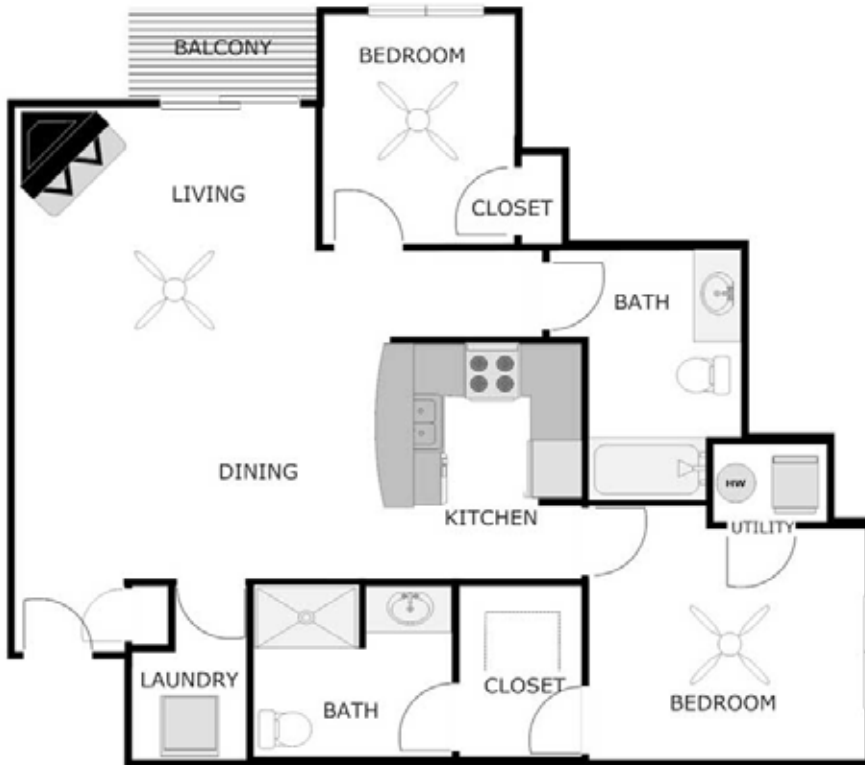

## 2 Bedroom 2 Bath Labelle Apartment

1,170 Sq. Ft.

RENT

DEPOSIT

DATE AVAILABLE

NOTES

[Thegatewayapartmentliving.com](http://Thegatewayapartmentliving.com)

relax, enjoy, live!